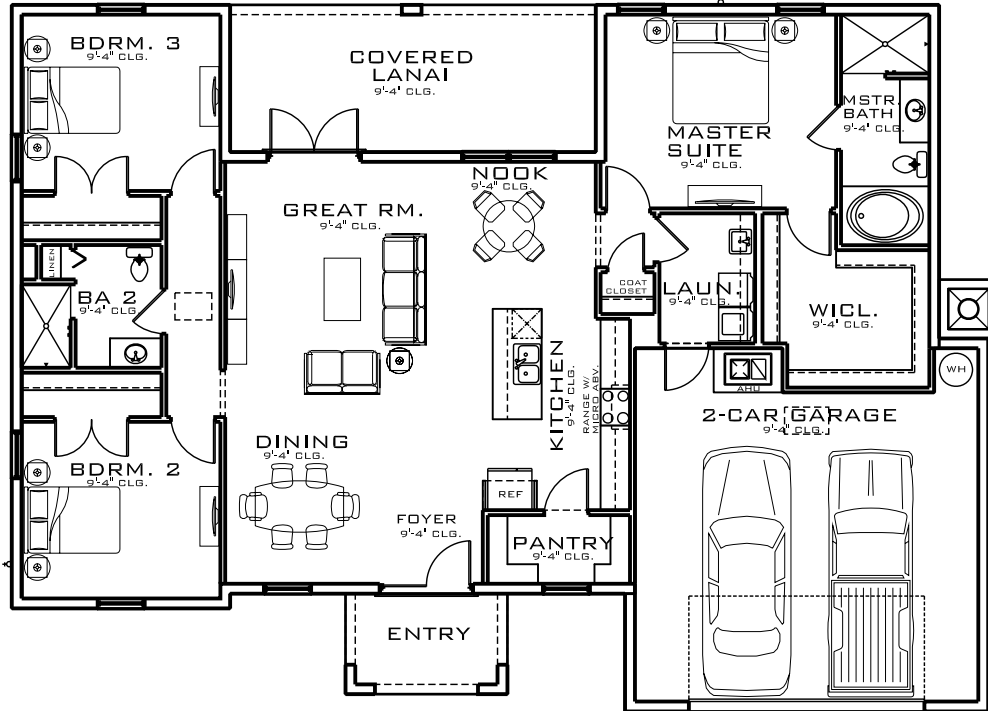

BRACY BUILDERS

QUALITY CUSTOM HOMES

THE GORDON

BRACY BUILDERS

SQ. FT. TABULATION

LIVING	1,973 SF
ENTRY	75 SF
CYRD. LANAI	248 SF
GARAGE	569 SF
TOTAL	2,865 SF

Artist's representation, room sizes and dimensions may vary, subject to change without notice.