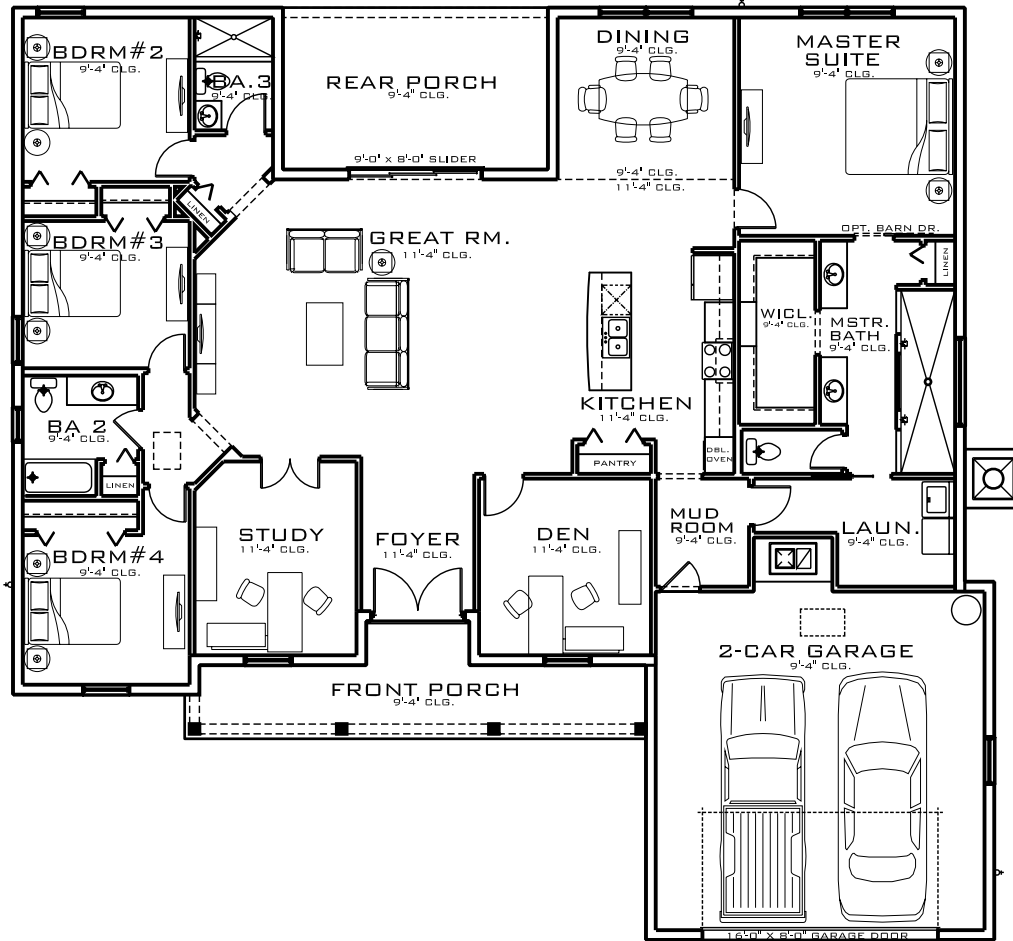

# BRACY BUILDERS

## THE DIAZ

**BRACY BUILDERS**

SQ. FT. TABULATION

LIVING	2,570 SF
FRONT PORCH	176 SF
REAR PORCH	198 SF
GARAGE	571 SF
<b>TOTAL</b>	<b>3,521 SF</b>

Artist's representation, room sizes and dimensions may vary, subject to change without notice.