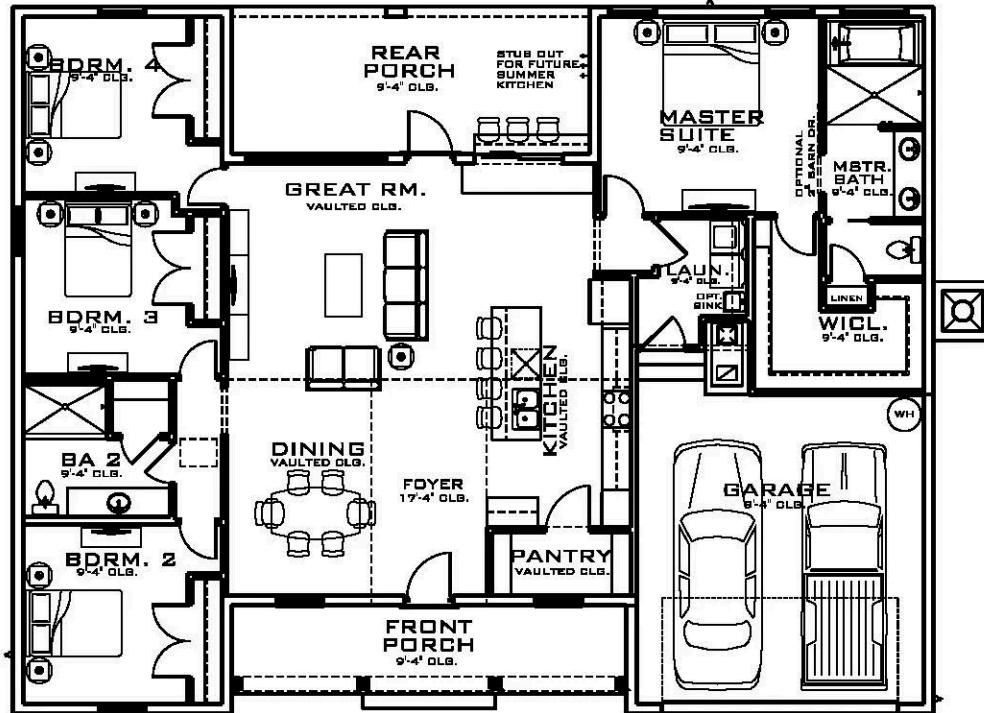

# BRACY BUILDERS

### THE BAYSHORE

**BRACY BUILDERS**

**SQ. FT. TABULATION**

Living	2128 SF
Front Porch	161 SF
Rear Porch	243 SF
Garage	465 SF
Total	2997 SF

---

---

---

---