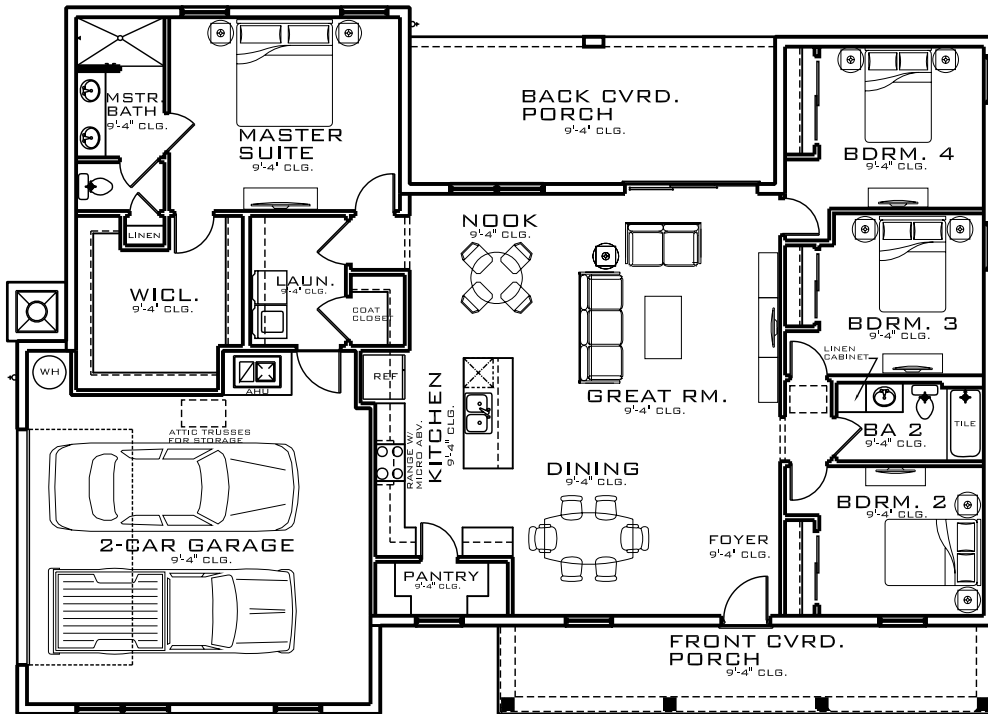

BRACY BUILDERS

QUALITY CUSTOM HOMES

THE STARCHER

BRACY BUILDERS

SQ. FT. TABULATION

LIVING	1,968 SF
FRONT PORCH	202 SF
REAR PORCH	248 SF
GARAGE	563 SF
TOTAL	2,981 SF

Artist's representation, room sizes and dimensions may vary, subject to change without notice.