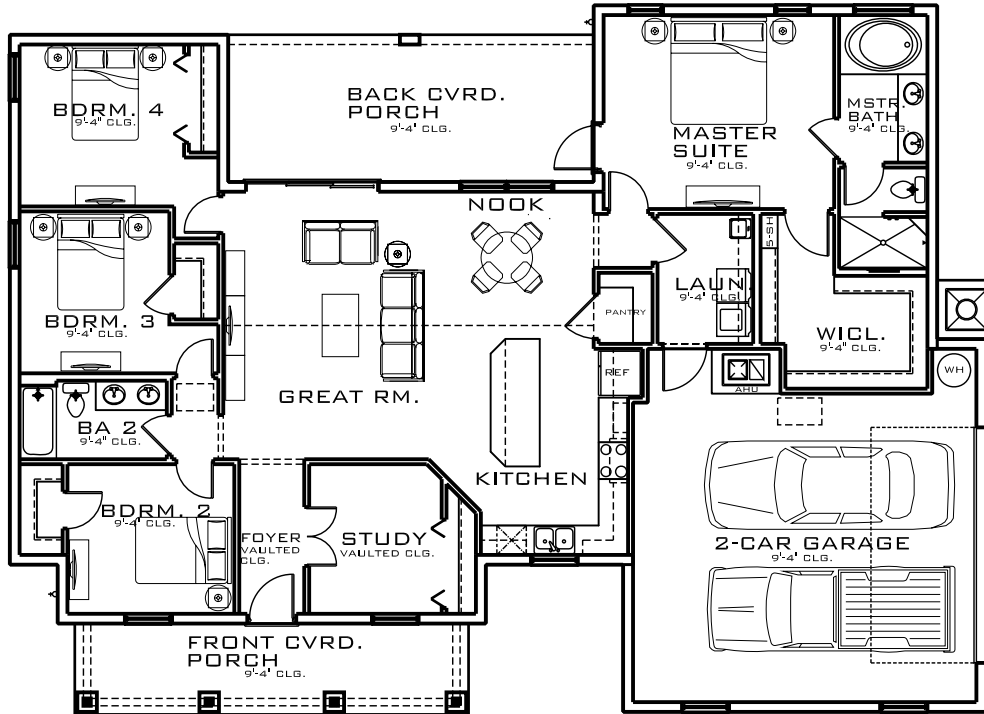

BRACY BUILDERS

QUALITY CUSTOM HOMES

THE TOWNS

BRACY BUILDERS

SQ. FT. TABULATION

LIVING	1,915 SF
FRONT PORCH	165 SF
REAR PORCH	248 SF
GARAGE	566 SF
TOTAL	2,894 SF

Artist's representation, room sizes and dimensions may vary, subject to change without notice.